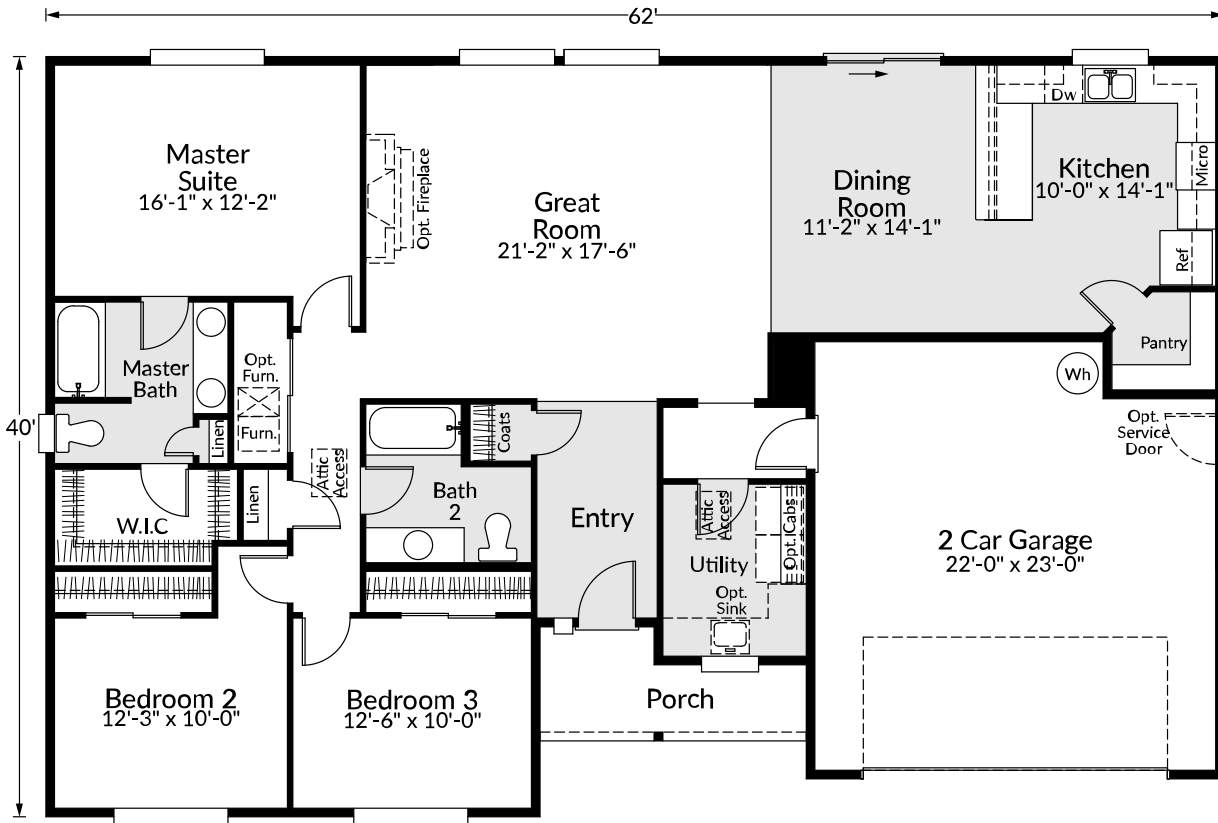

Adair Homes - The Caldera

1,833 SQ.FT. • 3-4 Beds • 2-3 Baths • 2-3 Garages • 1 Floor

First Floor

<http://www.AdairHomes.com>

All plan illustrations are artist's concept and are no part of a legal contract. Specifications, terms and conditions are subject to change without notice. Copyright 2017 Adair.

ADAIR HOMES

Adair Homes - The Caldera

1,833 SQ.FT. • 3-4 Beds • 2-3 Baths • 2-3 Garages • 1 Floor

<http://www.AdairHomes.com>

All plan illustrations are artist's concept and are no part of a legal contract. Specifications, terms and conditions are subject to change without notice. Copyright 2017 Adair.

ADAIR HOMES

Adair Homes - The Caldera

1,833 SQ.FT. • 3-4 Beds • 2-3 Baths • 2-3 Garages • 1 Floor

Selected Options

Elevations Options

- Traditions

<http://www.AdairHomes.com>

All plan illustrations are artist's concept and are no part of a legal contract. Specifications, terms and conditions are subject to change without notice. Copyright 2017 Adair.